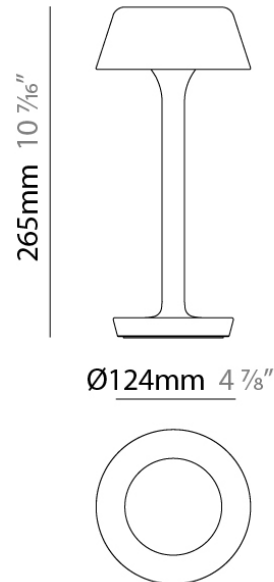

FIREFLY PORTABLE

D84377-TIM

PROJECT _____

TYPE _____

NOTES _____

QUANTITY _____

DATE _____

GENERAL

Series: Firefly
Brand: Panzeri
Division: Design
Mounting Type: Portable
Mounting Location: Table

PHYSICAL

Shape: Round
Diameter (mm): 124
Diameter (in): 4 ⁷/₈
Height (mm): 265
Height (in): 10 ⁷/₁₆
Light Distribution: Direct
Weight (kg): 1.0550
Weight (lbs): 2.321
Screws: A4 stainless steel
Diffuser: Opal - Acrylic
Gasket: Silicone
Fixture Material: Aluminum Die Cast

ELECTRICAL

Lamp Type: LED
Input Wattage (W): 2
Input Voltage (V): 120
Output Voltage (V): 5

LED

Number of LEDs: 1
Color Temperature (°K): 2700
Max. Delivered Lumen (lm): 161
Nominal Lumen (lm): 328
CRI: >80 CRI
Efficiency (%): 49.1
Lamp Life (hrs): 70000

OPTICAL

RATINGS AND CERTIFICATIONS

Certified By: CSA Certified to UL and CSA Standards
IP rating: IP65